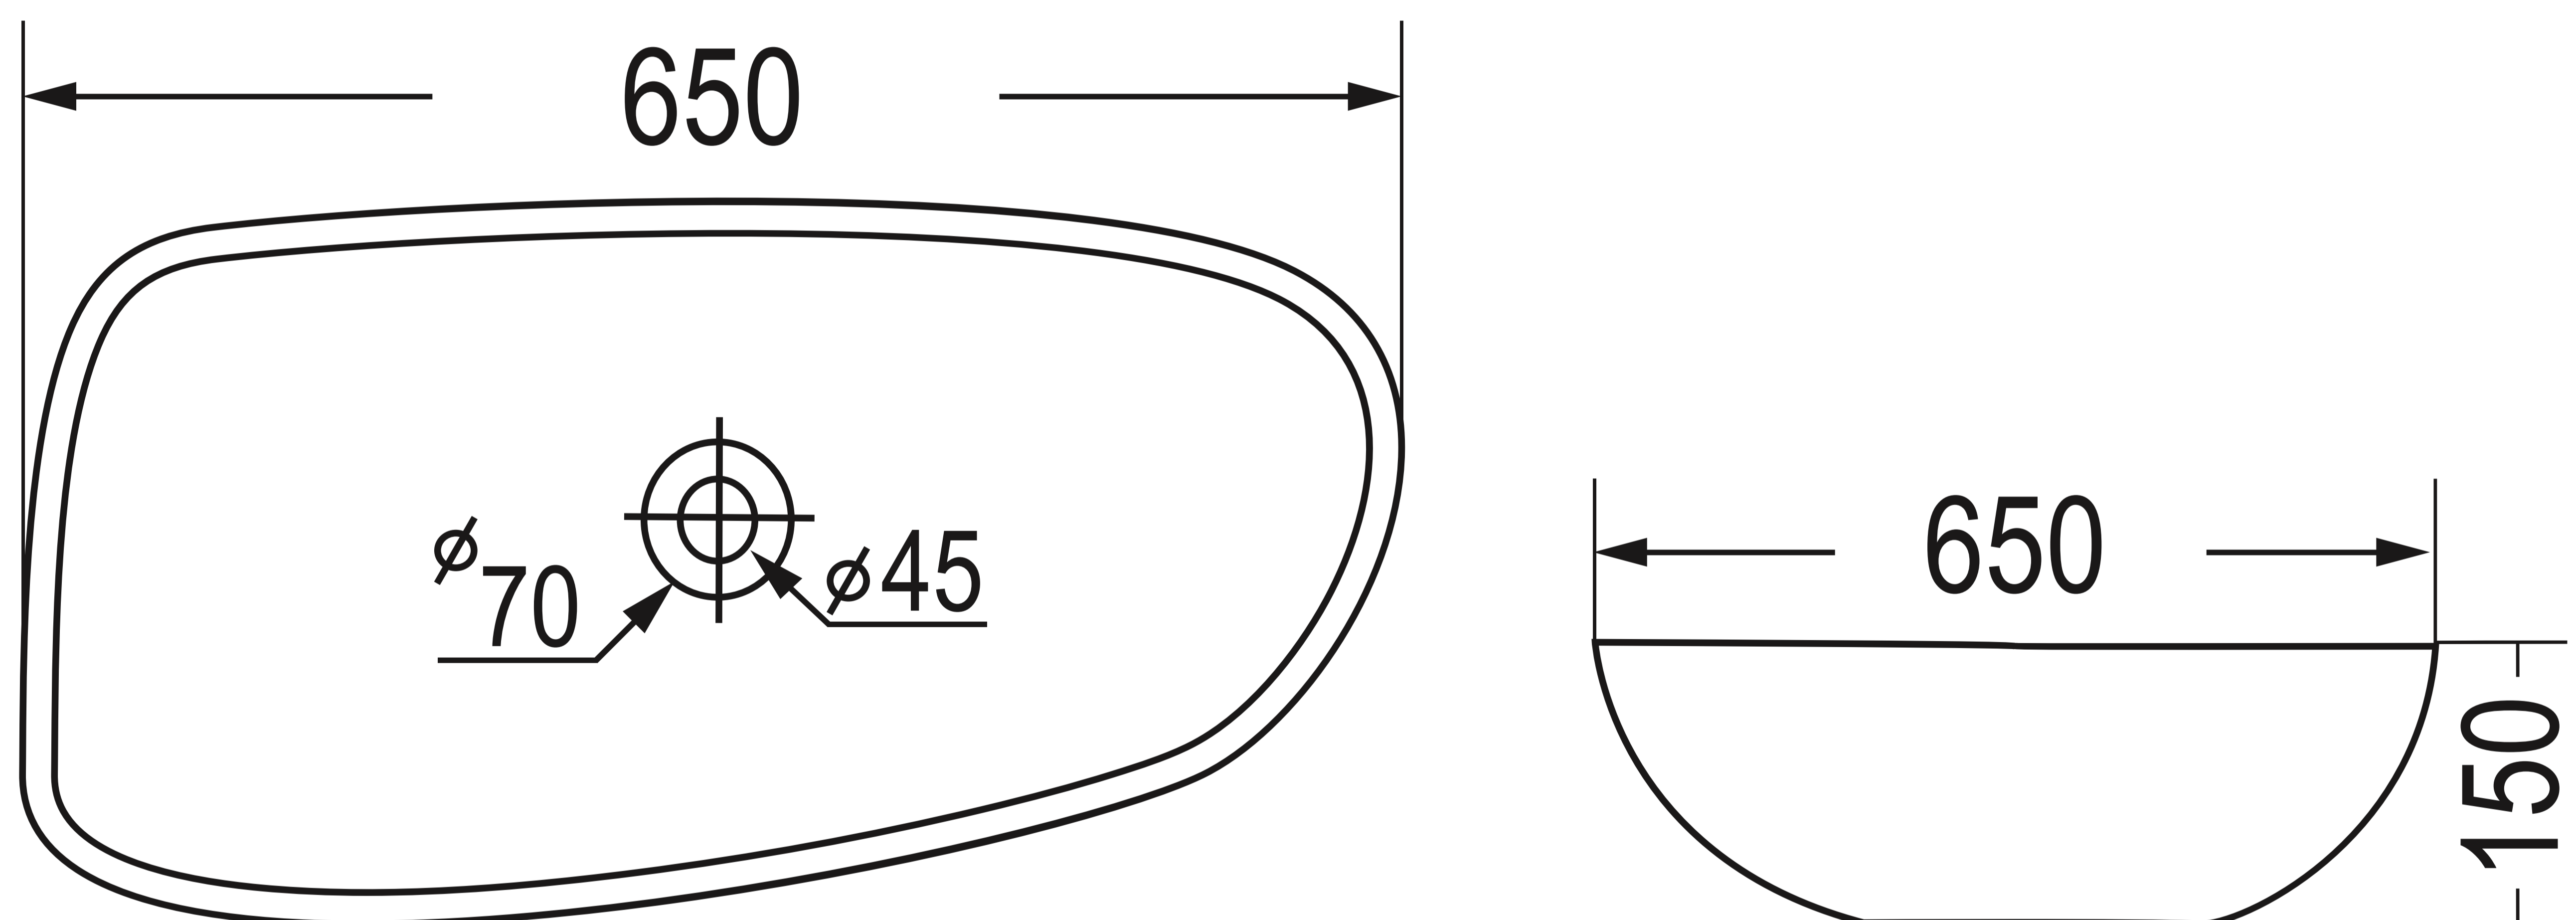

## Riverstone Wash Casin - Rio L

Product Code : 9032

Technical Drawing

All dimension are in **mm**